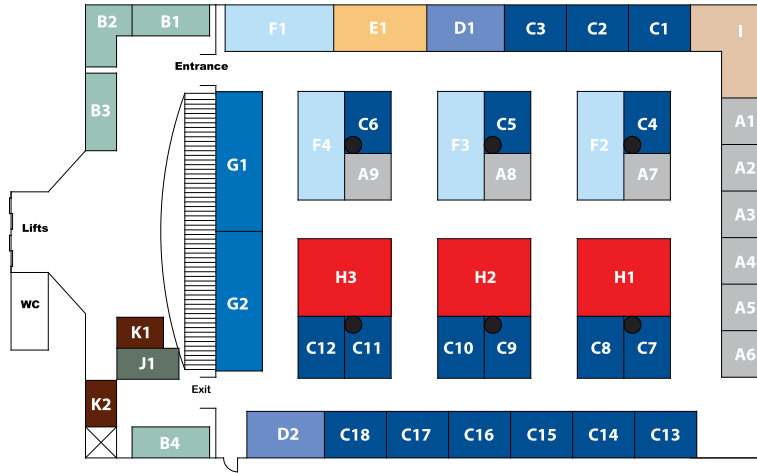

Main Entrance

Event Layout

Halls of Zara Expo

Hall A

- A**
9m²
- B**
10m²
- C**
12m²
- D**
15m²
- E**
18m²
- F**
21m²
- G**
27m²
- H**
30m²
- I**
24m²
- J**
8m²
- K**
6m²

●
Column

Hall B

Hall C

12 - 14 / 10 / 2015

Halls of Zara Expo
Near Grand Hyatt Amman Hotel
3rd Circle / Amman - Jordan