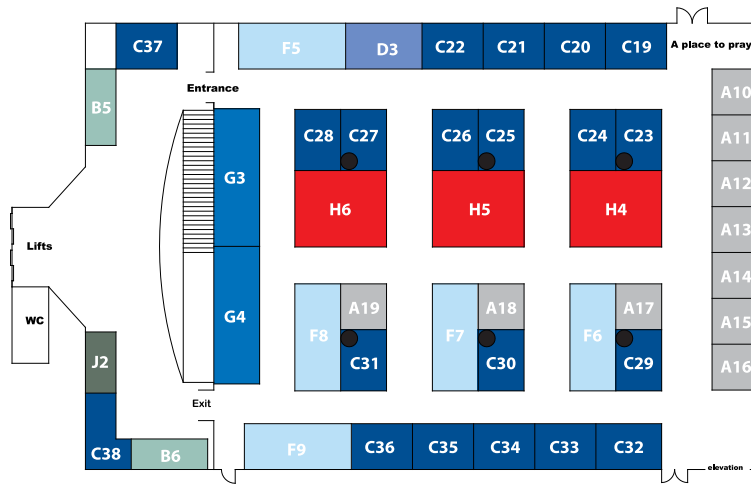

Main Entrance

Event Layout

Halls of Zara Expo

Hall A

- A**
9m²
- B**
10m²
- C**
12m²
- D**
15m²
- E**
18m²
- F**
21m²
- G**
27m²
- H**
30m²
- I**
24m²
- J**
8m²
- K**
6m²

●
Column

Hall B

Hall C

12 - 14 / 10 / 2015

Halls of Zara Expo
Near Grand Hyatt Amman Hotel
3rd Circle / Amman - Jordan