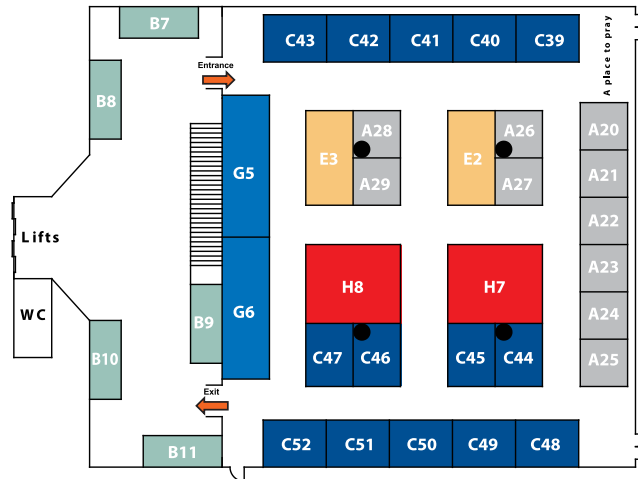

Main Entrance

Event Layout

Halls of Zara Expo

Hall A

- A**
9m²
- B**
10m²
- C**
12m²
- D**
15m²
- E**
18m²
- F**
21m²
- G**
27m²
- H**
30m²
- I**
24m²
- J**
8m²
- K**
6m²

●
Column

Hall B

Hall C

12 - 14 / 10 / 2015

Halls of Zara Expo
Near Grand Hyatt Amman Hotel
3rd Circle / Amman - Jordan