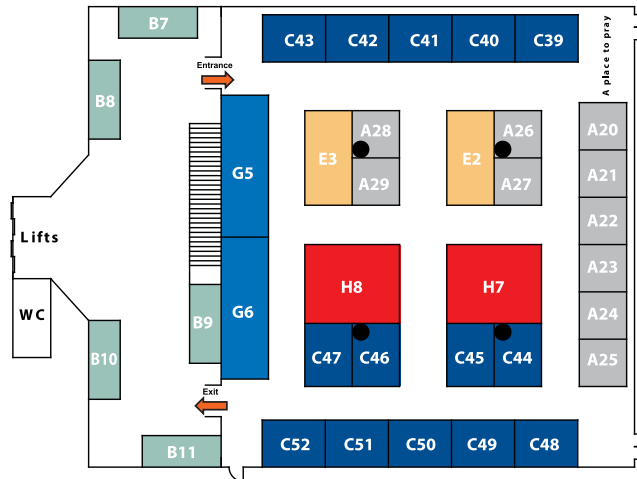

Main Entrance

Interbuild Layout

The 8th

Hall A

Hall B

Hall C

- A 9m²
- B 10m²
- C 12m²
- D 15m²
- E 18m²
- F 21m²
- G 27m²
- H 30m²
- I 24m²
- J 8m²
- K 6m²

●
Column

12 - 14 / 10 / 2015

Halls of Zara Expo
Near Grand Hyatt Amman Hotel
3rd Circle / Amman - Jordan