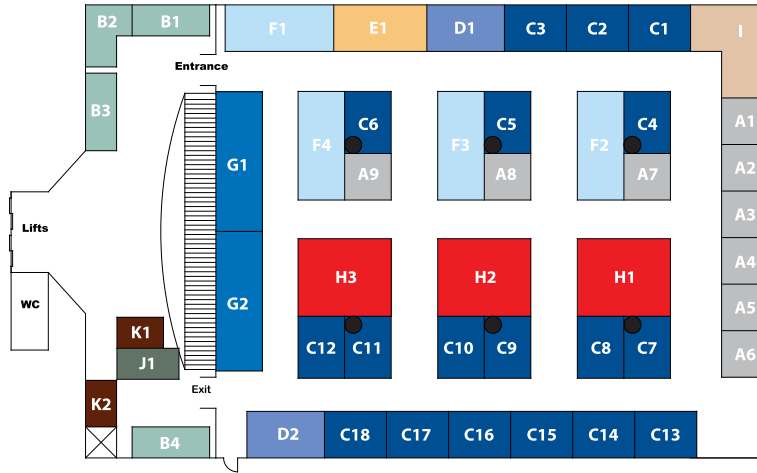

Main Entrance

Interbuild Layout

The 8th

Hall A

Hall B

Hall C

- A 9m²
- B 10m²
- C 12m²
- D 15m²
- E 18m²
- F 21m²
- G 27m²
- H 30m²
- I 24m²
- J 8m²
- K 6m²

●
Column

12 - 14 / 10 / 2015

Halls of Zara Expo
Near Grand Hyatt Amman Hotel
3rd Circle / Amman - Jordan