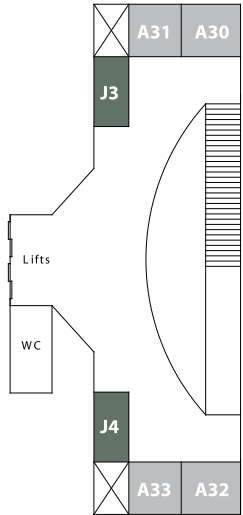

Main Entrance

Interbuild Layout

The 8th

Hall A

Hall B

Hall C

- A 9m²
- B 10m²
- C 12m²
- D 15m²
- E 18m²
- F 21m²
- G 27m²
- H 30m²
- I 24m²
- J 8m²
- K 6m²

●
Column