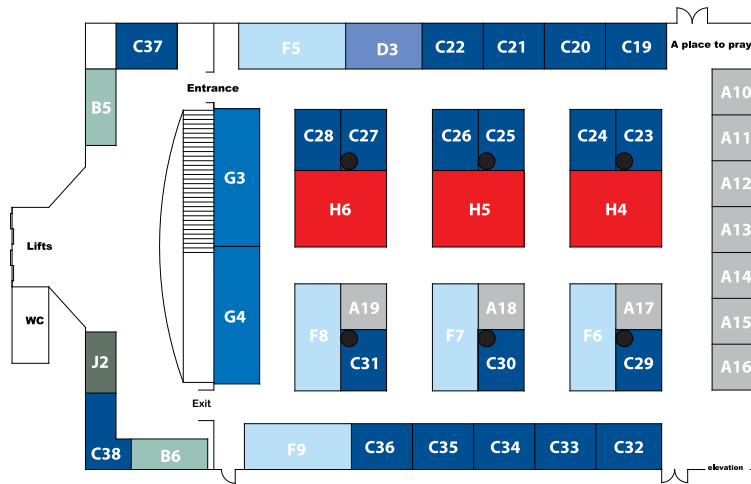

Main Entrance

Interbuild Layout

The 8th

Hall A

Hall B

Hall C

- A 9m²
- B 10m²
- C 12m²
- D 15m²
- E 18m²
- F 21m²
- G 27m²
- H 30m²
- I 24m²
- J 8m²
- K 6m²

●
Column

12 - 14 / 10 / 2015

Halls of Zara Expo
Near Grand Hyatt Amman Hotel
3rd Circle / Amman - Jordan